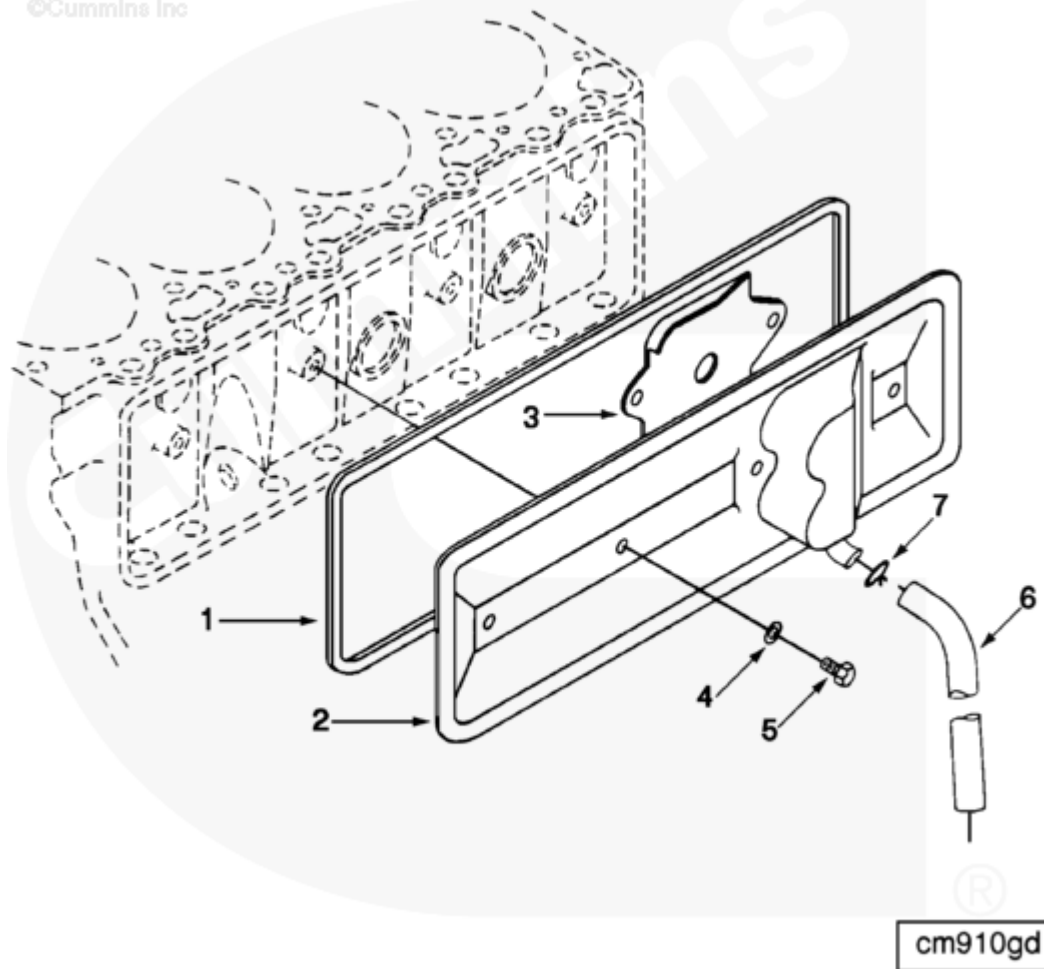

Cart	Ref No	Part Number	Part Description	Required	Remarks
View My Cart					
		CM9001-01	Cam Follower Cover		Cover, Cam Follower...(More)
					Engine Cylinders: 4
					CECO Provide Clamp & Hose:
					Yes
					Hose Start Location Off
					Baffle: Bottom
					Angle Off Baffle: 45
					Adaptable To Noise Panels:
					No
					Contains Double Baffle: No
					Includes Crankcase Breather:
					Yes
					Baffel On Cylinder#: 3
					Remaining mounting parts are
					found in FT option.
<input type="checkbox"/>	1	3904056	Push Rod Cover Gasket	1	
<input type="checkbox"/>	2	3905023	Push Rod Cover	1	
<input type="checkbox"/>	3	3907586	Breather Baffle	1	
<input type="checkbox"/>	4	3900267	Grommet Seal	2	
<input type="checkbox"/>	5	3900629	Hexagon Flange Head Cap Screw	2	M8 X 1.25 X 16
<input type="checkbox"/>	6	3918612	Plain Hose	1	
<input type="checkbox"/>	7	3904230	Spring Hose Clamp	1	1"
<input type="checkbox"/>	8	3909670	Clip	1	